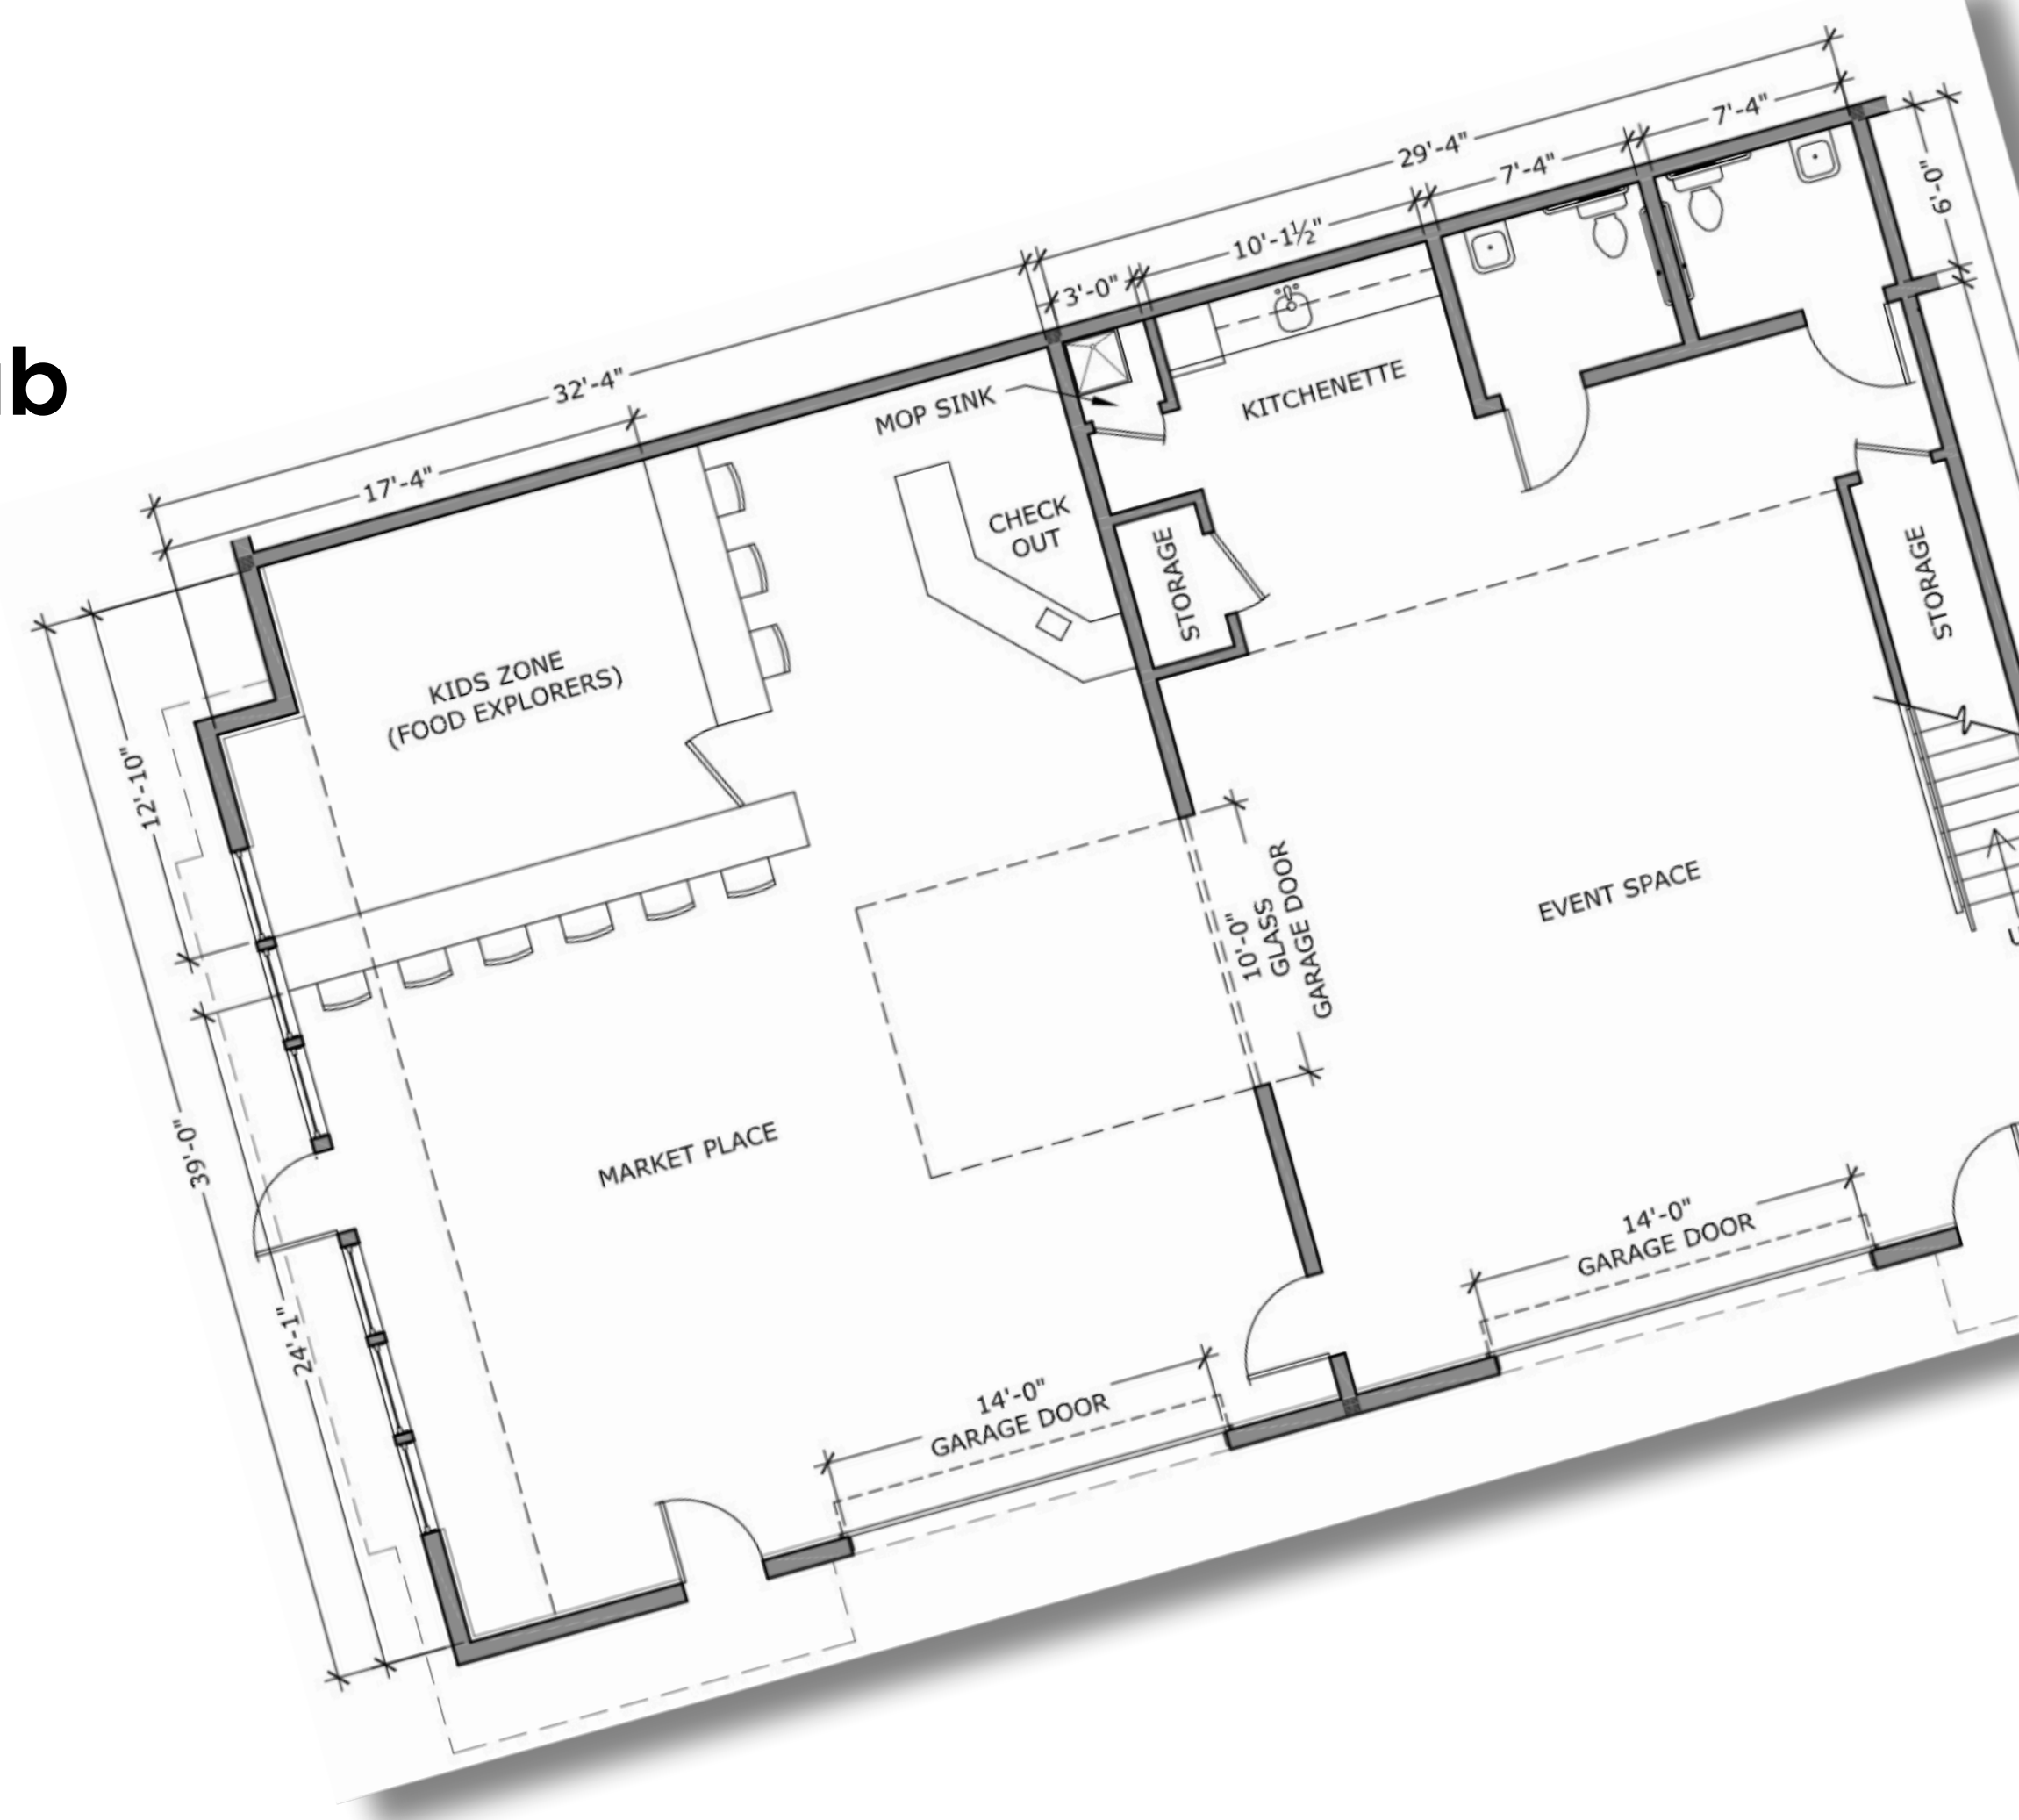

THE TABLE

Aquidneck Island's First Food & Community Hub

Spanning nearly 2,700 square feet, The Table will bring together a vibrant marketplace, children's learning center, wellness programming, and event space—centrally located on the border of Middletown and Newport. Local farmers, fishers and makers will have stable, year-round sales channels to support their small businesses. Families will have a place to bring their children to learn about food in a way that is joyful, hands-on, and free of stigma. Neighbors will gather for wellness workshops, cultural food programming, and connection over a shared meal.

What Your Individual Gift Does

Every dollar raised goes directly toward building The Table: